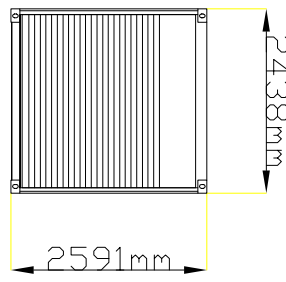

End View

Front View

End View

1100 KVA generator  
 Housed in a 20 ft  
 container.

<b>EUROPEAN METAL RECYCLING LIMITED</b> SINUS HOUSE, DELTA CRESSENT WINDING ROAD, WARRINGTON TEL: 01823 25 900 FAX: 01823 713 470 	
LOCATION	EMR LTD, Tyne Dock
SCALE	1:100
PAPER	A4
FILE	MB/C
DRWN	MB
DATE	02/02/15
TITLE EMR Proposed Generator Comments TS- Proposed Generator Drawing No. TYD020-100 Generator Revision: J	